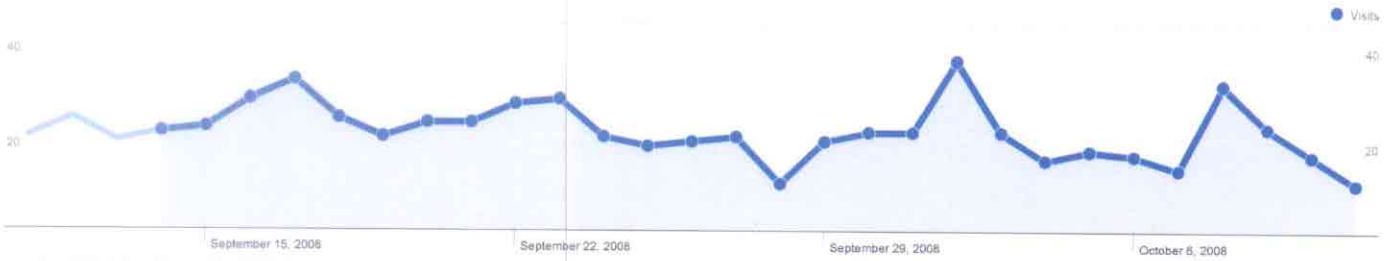

GANZA	KERON	1st	1 New motion pass
	Hicks	2nd	

HH - addance \$10,000

Site Usage

593 Visits

1,345 Pageviews

2.27 Pages/Visit

00:02:31 Avg. Time on Site

39.46% % New Visits

Visitors Overview

Visitors  
317

Map Overlay world

Traffic Sources Overview

- Direct Traffic  
264.00 (44.52%)
- Search Engines  
215.00 (36.26%)
- Referring Sites  
114.00 (19.22%)

Content Overview

Pages	Pageviews	% Pageviews
/	623	46.32%
/board.htm	166	12.34%
/classes.htm	166	12.34%
/clubs.htm	115	8.55%
/photo_albums.htm	57	4.24%