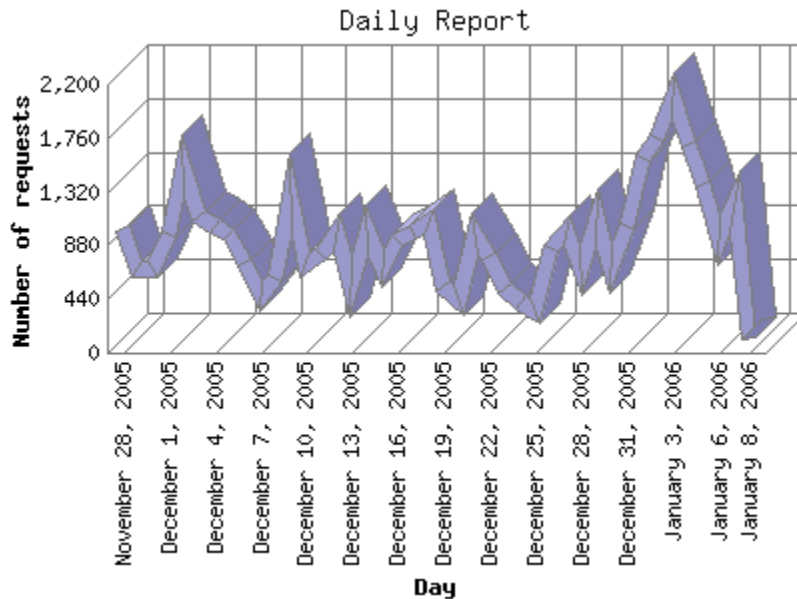

Note: Most likely, the first and last quarters will not represent a complete quarter's worth of data, resulting in lower hits.

	Quarter	Number of requests	Number of page requests
1.	Q1 2006	10,817	2,777
2.	Q4 2005	82,760	15,991
3.	Q3 2005	86,476	14,235
4.	Q2 2005	58,112	9,230
5.	Q1 2005	7,523	1,149

	Month	Number of requests	Number of page requests
1.	January 2006	10,817	2,777
2.	December 2005	25,797	5,642
3.	November 2005	28,462	5,180
4.	October 2005	28,501	5,169
5.	September 2005	30,499	5,654
6.	August 2005	28,601	4,546
7.	July 2005	27,376	4,035
8.	June 2005	20,951	3,019
9.	May 2005	18,667	3,080
10.	April 2005	18,494	3,131

Note: Depending on the report time frame for this report the first and last week may not represent a full seven day week, resulting in lower hits.

	Week beginning	Number of requests	Number of page requests
1.	January 8, 2006	110	17
2.	January 1, 2006	10,707	2,760
3.	December 25, 2005	5,698	1,248
4.	December 18, 2005	4,722	1,170
5.	December 11, 2005	5,955	1,393
6.	December 4, 2005	5,823	1,111
7.	November 27, 2005	6,677	1,299
8.	November 20, 2005	6,834	1,357
9.	November 13, 2005	6,188	1,027
10.	November 6, 2005	6,829	1,339

	Day	Number of requests	Number of page requests
1.	January 8, 2006	110	17
2.	January 7, 2006	1,235	390
3.	January 6, 2006	919	301
4.	January 5, 2006	1,379	327
5.	January 4, 2006	1,705	445
6.	January 3, 2006	2,107	597
7.	January 2, 2006	1,763	317
8.	January 1, 2006	1,599	383
9.	December 31, 2005	1,039	181
10.	December 30, 2005	687	249
11.	December 29, 2005	1,102	262
12.	December 28, 2005	667	121