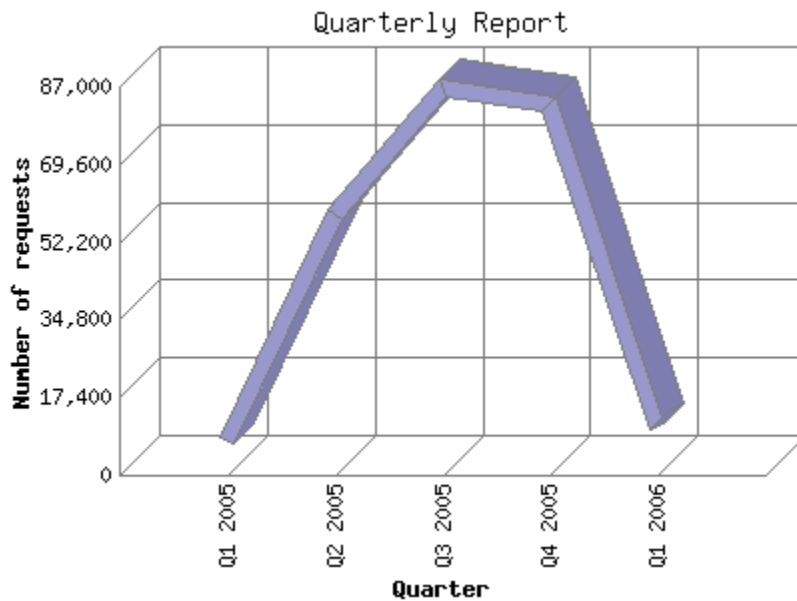

asdsc.org Web Site Quarterly Report

4th Quarter was very good, but not quite as high as the 3rd Quarter. Too many holidays.

The Quarterly Report shows total activity on your site for each quarter of a year. Remember that each page hit can result in several server requests as the images for each page are loaded.

Note: Most likely, the first and last quarters will not represent a complete quarter's worth of data, resulting in lower hits.

	Quarter	Number of requests	Number of page requests
1.	Q1 2006	10,817	2,777
2.	Q4 2005	82,760	15,991
3.	Q3 2005	86,476	14,235
4.	Q2 2005	58,112	9,230
5.	Q1 2005	7,523	1,149

Most active quarter Q4 2005 : 15,991 pages sent.

Quarterly average: 8,676 pages sent. **49,137 requests handled.**

asdsc.org Web Site Monthly Report

October, November & December 2005 remain fairly steady at 24,800 page hits.

	Day	Number of requests	Number of page requests
1.	January 8, 2006	110	17
2.	January 7, 2006	1,235	390
3.	January 6, 2006	919	301
4.	January 5, 2006	1,379	327
5.	January 4, 2006	1,705	445
6.	January 3, 2006	2,107	597
7.	January 2, 2006	1,763	317
8.	January 1, 2006	1,599	383
9.	December 31, 2005	1,039	181
10.	December 30, 2005	687	249
11.	December 29, 2005	1,102	262
12.	December 28, 2005	667	121