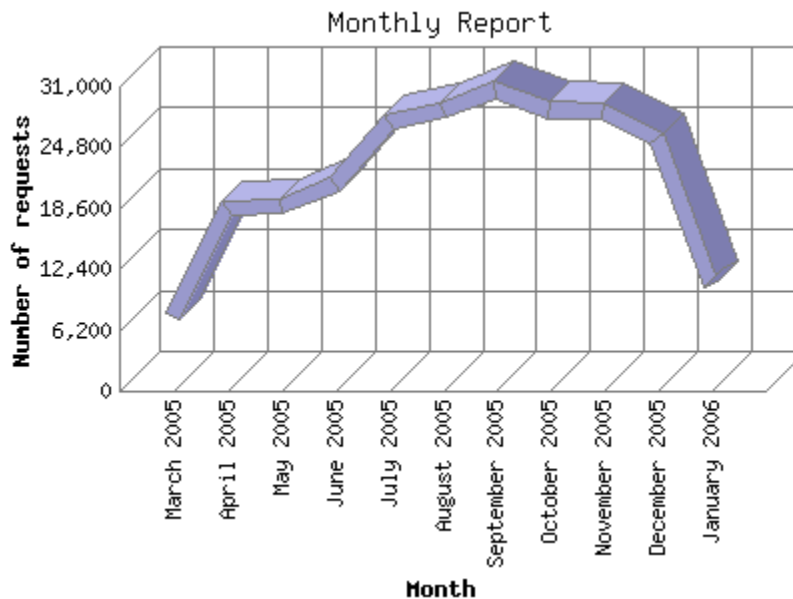

Note: Most likely, the first and last quarters will not represent a complete quarter's worth of data, resulting in lower hits.

	Quarter	Number of requests	Number of page requests
1.	Q1 2006	10,817	2,777
2.	Q4 2005	82,760	15,991
3.	Q3 2005	86,476	14,235
4.	Q2 2005	58,112	9,230
5.	Q1 2005	7,523	1,149

Most active quarter Q4 2005 : 15,991 pages sent.

Quarterly average: 8,676 pages sent. **49,137 requests handled.**

asdsc.org Web Site Monthly Report

October, November & December 2005 remain fairly steady at 24,800 page hits.

The Monthly Report identifies activity for each month in the report time frame. Remember that each page hit can result in several server requests as the images for each page are loaded.

Note: Depending on the report time frame, the first and last months may not represent a complete month's worth of data, resulting in lower hits.

	Month	Number of requests	Number of page requests
1.	January 2006	10,817	2,777
2.	December 2005	25,797	5,642
3.	November 2005	28,462	5,180
4.	October 2005	28,501	5,169
5.	September 2005	30,499	5,654
6.	August 2005	28,601	4,546
7.	July 2005	27,376	4,035
8.	June 2005	20,951	3,019
9.	May 2005	18,667	3,080
10.	April 2005	18,494	3,131