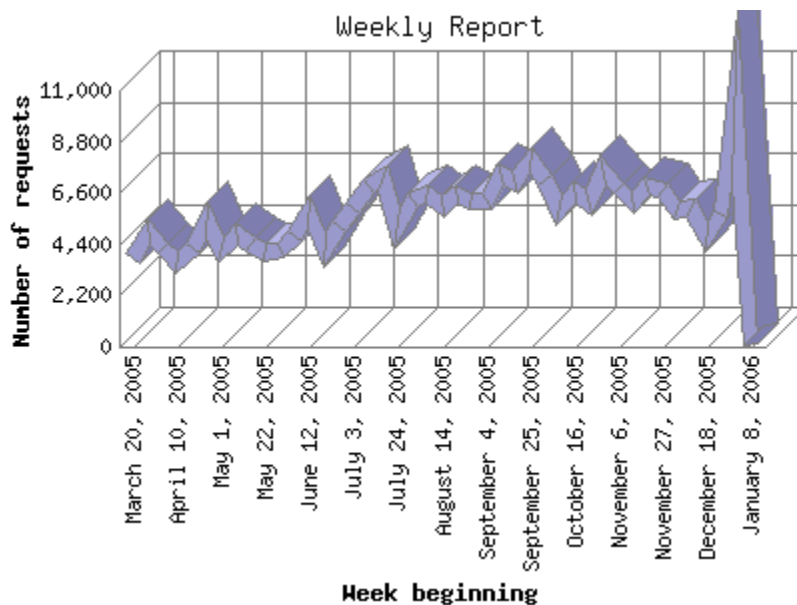

asdsc.org Web Site Weekly Report

Spike in activity in January due to new photos on the website and people looking for activities.

The Weekly Report identifies the activity for each week within the report time frame. Remember that one page hit can result in several server requests as the images for each page are loaded.

Note: Depending on the report time frame for this report the first and last week may not represent a full seven day week, resulting in lower hits.

	Week beginning	Number of requests	Number of page requests
1.	January 8, 2006	110	17
2.	January 1, 2006	10,707	2,760
3.	December 25, 2005	5,698	1,248
4.	December 18, 2005	4,722	1,170
5.	December 11, 2005	5,955	1,393
6.	December 4, 2005	5,823	1,111
7.	November 27, 2005	6,677	1,299
8.	November 20, 2005	6,834	1,357
9.	November 13, 2005	6,188	1,027
10.	November 6, 2005	6,829	1,339